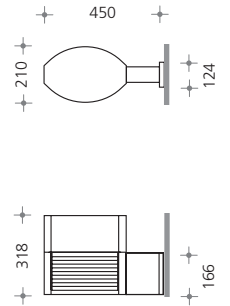

- PRIVATE GARDENS
- ENTRANCE AREAS
- STAIRWAYS AND PATHWAYS

**CDO Wall luminaire** with bracket.

Housing made of die-cast aluminium, aluminium, stainless steel, toughened glass, PMMA, stainless steel screws, stainless steel threaded inserts for regularly used fixing positions, MTR 360-refractor optics, H: 318mm, B: 210mm, A: 450mm, protection category IP65, protection class I with option class II, die-cast aluminium wall bracket, painted, with 3-pole terminal block up to 2,5mm<sup>2</sup>, standard colour: white [-1].

Housing made of die-cast aluminium, aluminium, stainless steel, toughened glass, PMMA, stainless steel screws, stainless steel threaded inserts for regularly used fixing positions, MTR 360-refractor optics, various standard heights, L: 310mm, B: 210mm, protection category IP54, protection class I with option class II, cast aluminium column without door, for mounting on plinth or separate buried base, painted, 4-pole terminal block with fuse, Info display fitting: white painted aluminium information sign □ 225mm<sup>2</sup>

– lettering applied on site, standard colour: white [-1].

- Luminous column SX 720** ■ ■ - ■  
H: 1100mm double sided
- Luminous column SX 724** ■ ■ - ■  
H: 1100mm single sided
- Luminous column SX 725** ■ ■ - ■  
Luminous column Info display fitting  
H: 1600mm

**SX 720**  
double sided emission

**SX 724**  
single sided emission

**SX 725**  
Info display fitting

\*GX24q-3 base

Please complete reference no. with the relevant codes for optics, lamp and colour.

**Specification example:** **CDO Wall luminaire SX 726** ■ ■ ■ **HSE 70W** ■ ■ **white** ■