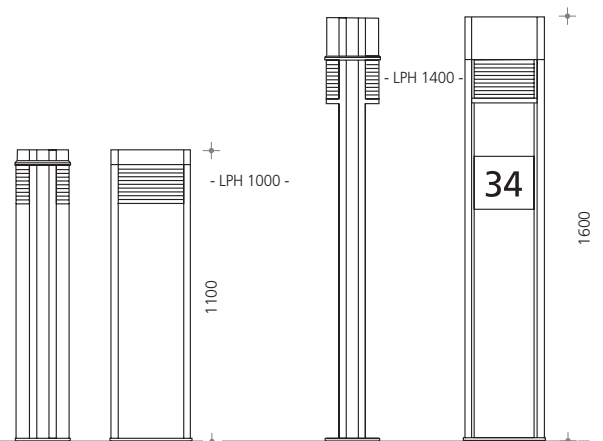

Housing made of die-cast aluminium, aluminium, stainless steel, toughened glass, PMMA, stainless steel screws, stainless steel threaded inserts for regularly used fixing positions, MTR 360-refractor optics, various standard heights, L: 310mm, B: 210mm, protection category IP54, protection class I with option class II, cast aluminium column without door, for mounting on plinth or separate buried base, painted, 4-pole terminal block with fuse, Info display fitting: white painted aluminium information sign □ 225mm<sup>2</sup>

– lettering applied on site, standard colour: white [-1].

- Luminous column SX 720** ■ ■ - ■  
H: 1100mm double sided
- Luminous column SX 724** ■ ■ - ■  
H: 1100mm single sided
- Luminous column SX 725** ■ ■ - ■  
Luminous column Info display fitting  
H: 1600mm

**SX 720**  
double sided emission

**SX 724**  
single sided emission

**SX 725**  
Info display fitting

\*GX24q-3 base

Please complete reference no. with the relevant codes for optics, lamp and colour.

**Specification example:** **CDO Wall luminaire SX 726** ■ ■ ■ **HSE 70W** ■ ■ **white** ■

**Colour code:** → ■ white - ■, choice of colours - ■ **9**

**Buried base** for CDO of galvanised steel with flange and anti-sink plate  
H: 500mm, anti-sink plate □ 300mm **SX 97-059-0**