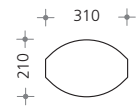

*GX24q-3 base

Please complete reference no. with the relevant codes for optics, lamp and colour.

Specification example: **CDO Wall luminaire SX 726** ■ ■ ■ **HSE 70W** ■ ■ **white** ■

Colour code: → ■ white - ■, choice of colours - ■ **9**

Buried base for CDO of galvanised steel with flange and anti-sink plate
H: 500mm, anti-sink plate □ 300mm **SX 97-059-0**