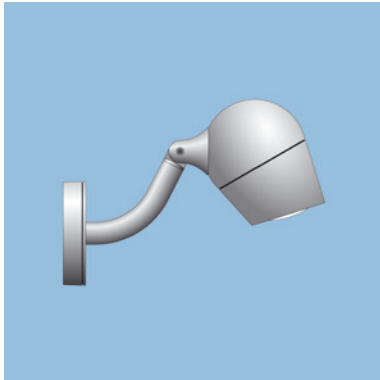

- PUBLIC PARKS
- INDUSTRIAL AREAS
- SQUARES AND PLAZAS
- PEDESTRIAN PRECINCTS

**OLIVIO GRACIL Grande**  
**OLIVIO GRACIL Medio**  
**OLIVIO GRACIL Piccolo**  
 Single or twin wall fittings with bracket. Housing of pressure die-cast aluminium, aluminium, stainless steel, toughened glass, painted, stainless steel screws, stainless steel threaded inserts for regularly used fixing positions, features easy maintenance access by locking-bar mechanism, the power cord is invisibly conducted through the head joint, the light can be accurately by the 2-way adjustable head joint, swivel range at the arm from 20deg. to 195deg. and rotation +/- 180deg., choice of various optics, protection category IP67, protection class I

with option class II, featuring 30deg. tubular wall bracket, Ø: 48mm / Piccolo Ø: 34mm, with wall plate of galvanised steel, painted, supplied with IP67 connection box up to 3x2,5mm<sup>2</sup> loop in-and-out, for recessed or surface mounted cables, standard colour: metallic silver [-8].

**OLIVIO Medio**  
 Ø: 220mm, H: 260mm, A<sub>w</sub>: 0,050 m<sup>2</sup>  
 weight: 6 kg

**OLIVIO Medio SX 782** [ ] - [ ]  
 Single wall fitting  
**OLIVIO Medio SX 783** [ ] [ ] - [ ]  
 Twin wall fitting

**OLIVIO Grande**  
 Ø: 275mm, H: 320mm, A<sub>w</sub>: 0,079 m<sup>2</sup>  
 weight: 10 kg

**OLIVIO Grande SX 780** [ ] [ ] - [ ]  
 Single wall fitting  
**OLIVIO Grande SX 781** [ ] [ ] - [ ]  
 Twin wall fitting