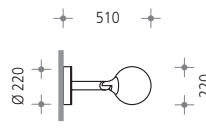

OLIVIO Medio SX 782
Single wall fitting