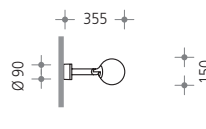

**OLIVIO Medio**  
 Ø: 220mm, H: 260mm, A<sub>w</sub>: 0,050 m<sup>2</sup>  
 weight: 6 kg

**OLIVIO Medio SX 782** [ ] - [ ]  
 Single wall fitting  
**OLIVIO Medio SX 783** [ ] [ ] - [ ]  
 Twin wall fitting

**OLIVIO Piccolo**  
 Ø: 150mm, H: 188mm, A<sub>w</sub>: 0,024 m<sup>2</sup>  
 weight: 2 kg

**OLIVIO Piccolo SX 784** [ ] [ ] - [ ]  
 Single wall fitting  
**OLIVIO Piccolo SX 785** [ ] [ ] - [ ]  
 Twin wall fitting

**OLIVIO Grande**  
 Ø: 275mm, H: 320mm, A<sub>w</sub>: 0,079 m<sup>2</sup>  
 weight: 10 kg

**OLIVIO Grande SX 780** [ ] [ ] - [ ]  
 Single wall fitting  
**OLIVIO Grande SX 781** [ ] [ ] - [ ]  
 Twin wall fitting

**OLIVIO Grande SX 780**  
 Single wall fitting

**OLIVIO Grande SX 781**  
 Twin wall fitting

**OLIVIO Medio SX 782**  
 Single wall fitting

**OLIVIO Medio SX 783**  
 Twin wall fitting

**OLIVIO Piccolo SX 784**  
 Single wall fitting