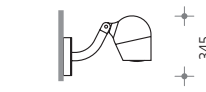

OLIVIO Medio SX 782
Single wall fitting