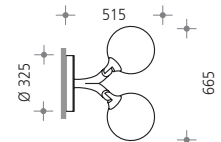

OLIVIO Grande SX 781
Twin wall fitting