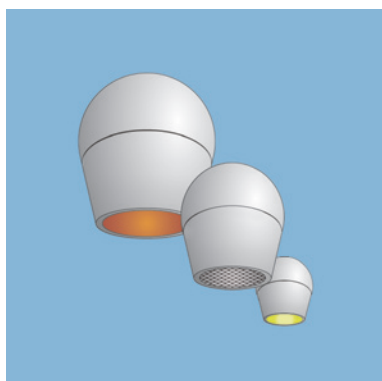

- → ACCENT LIGHTING
- → COLOUR HIGHLIGHTS
- → DISGLARE OPTIONS
- → EXTENDED OPTIONS

OLIVIO can be combined with accessories like coloured filters or prismatic lenses for asymmetric distribution or honeycomb or ring louvres for extended visual comfort and glare limitation. All optical accessories are mounted inside the fitting and therefore share its high IP rating.

	Grande	Medio	Piccolo
 COLOUR FILTER Red	SX 97-242-0	SX 97-246-0	SX 97-250-0
 COLOUR FILTER Green	SX 97-243-0	SX 97-247-0	SX 97-251-0
 COLOUR FILTER Yellow	SX 97-244-0	SX 97-248-0	SX 97-252-0
 COLOUR FILTER Blue	SX 97-245-0	SX 97-249-0	SX 97-253-0
 Prismatic lens	SX 97-259-0	SX 97-260-0	SX 97-261-0
 Honeycomb louvre	SX 97-254-2	SX 97-255-2	SX 97-256-2
 Ring louvre	SX 97-257-2	SX 97-258-2	

The meticulously wrought housing of OLIVIO Grande provides the opportunity to incorporate surveillance or multimedia technology like CCTV or Sound Systems on request.