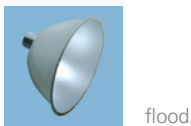

OLIVIO Grande SX 780
Single wall fitting