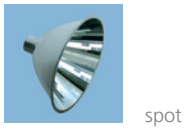

OLIVIO Grande SX 780
Single wall fitting