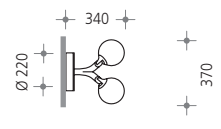

**OLIVIO Medio**  
 Ø: 220mm, H: 260mm, A<sub>w</sub>: 0,050 m<sup>2</sup>  
 weight: 6 kg

**OLIVIO Medio SX 782** [ ] - [ ]  
 Single wall fitting  
**OLIVIO Medio SX 783** [ ] [ ] - [ ]  
 Twin wall fitting

**OLIVIO Piccolo**  
 Ø: 150mm, H: 188mm, A<sub>w</sub>: 0,024 m<sup>2</sup>  
 weight: 2 kg

**OLIVIO Piccolo SX 784** [ ] [ ] - [ ]  
 Single wall fitting  
**OLIVIO Piccolo SX 785** [ ] [ ] - [ ]  
 Twin wall fitting

**OLIVIO Grande**  
 Ø: 275mm, H: 320mm, A<sub>w</sub>: 0,079 m<sup>2</sup>  
 weight: 10 kg

**OLIVIO Grande SX 780** [ ] [ ] - [ ]  
 Single wall fitting  
**OLIVIO Grande SX 781** [ ] [ ] - [ ]  
 Twin wall fitting

**OLIVIO Grande SX 780**  
 Single wall fitting

**OLIVIO Grande SX 781**  
 Twin wall fitting

**OLIVIO Medio SX 782**  
 Single wall fitting

**OLIVIO Medio SX 783**  
 Twin wall fitting

**OLIVIO Piccolo SX 784**  
 Single wall fitting