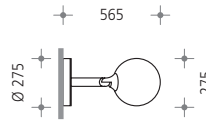

OLIVIO Grande SX 780
Single wall fitting