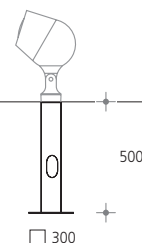

- → INGROUND ACCESSORIES
- → TEMPORARY ILLUMINATION
- → SCULPTURES

Galvanised steel buried base, H: 500mm, for OLIVIO UNIVERSAL (SX 790/791/792).

Buried base **SX 97-238-0**

Galvanised steel ground stake, H: 300 or 500mm, FOR OLIVIO UNIVERSAL (SX 790/791/792).

Ground stake H: 300mm **SX 97-240-0**

Ground stake H: 500mm **SX 97-239-0**

Pressure die-cast aluminium connection socket, surface mounted, IP67, Ø: 90mm, colour silver.

Connection socket **SX 97-241-0**

OLIVIO PROJECTOR is optional available on short bracket Ø: 48mm for **URBI** secondary carriers.

URBI Console featuring **OLIVIO PROJECTOR Grande SX 812** **on request**

URBI Console featuring **OLIVIO PROJECTOR Medio SX 813** **on request**

URBI Console featuring **OLIVIO PROJECTOR Piccolo SX 814** **on request**