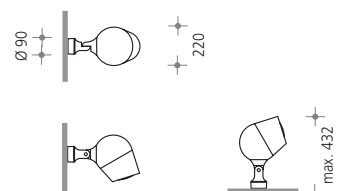

OLIVIO Medio SX 791 / SX 808
Surface mounted fitting