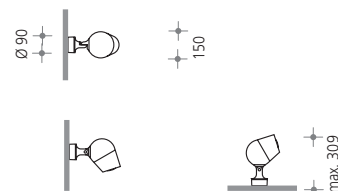

OLIVIO Piccolo SX 792 / SX 809
Surface mounted fitting