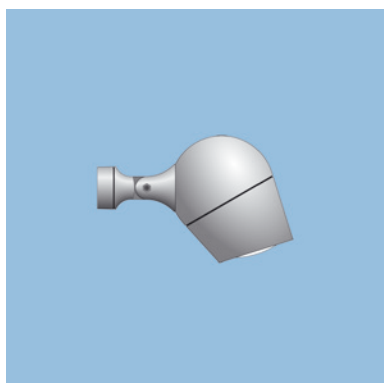

- FAÇADES
- INDUSTRIAL AREAS
- SQUARES AND PLAZAS
- CIRCULATION AREAS
- BUILDING COURTS

OLIVIO UNIVERSAL Grande
OLIVIO UNIVERSAL Medio
OLIVIO UNIVERSAL Piccolo
 Surface mounted fitting for universal mounting on walls, all kind of plane surfaces or buried bases featuring a minimum size fixation adaptor. Housing of pressure die-cast aluminium, aluminium, stainless steel, toughened glass, painted, stainless steel screws, stainless steel threaded inserts for regularly used fixing positions, features easy maintenance access by locking-bar mechanism, the power cord is invisibly conducted through the head joint, the light can be accurately positioned by the 2-way adjustable head joint, swivel range at

the arm from 20deg. to 195deg. and rotation +/- 180deg., choice of various optics, protection category IP67, protection class I with option class II, features IP67 fixation adaptor; Ø: 90mm, made of aluminium pressure die-cast with terminal block for loop in-and-out 3x2,5mm², for recessed or surface mounted cables, standard colour: metallic silver [-8].

OLIVIO Medio
 Ø: 220mm, H: 260mm, A_w: 0,050 m²
 weight: 6 kg

OLIVIO Medio SX 791 ■ ■ - ■
 Surface mounted fitting
OLIVIO Medio SX 808 ■ ■ - ■
LED Surface mounted fitting

OLIVIO Piccolo
 Ø: 150mm, H: 188mm, A_w: 0,024 m²
 weight: 2 kg

OLIVIO Piccolo SX 792 ■ ■ - ■
 Surface mounted fitting
OLIVIO Piccolo SX 809 ■ ■ - ■
LED Surface mounted fitting

OLIVIO Grande
 Ø: 275mm, H: 320mm, A_w: 0,079 m²
 weight: 10 kg

OLIVIO Grande SX 790 ■ ■ - ■
 Surface mounted fitting