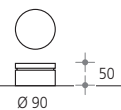

Galvanised steel buried base, H: 500mm, for OLIVIO UNIVERSAL (SX 790/791/792).

Buried base **SX 97-238-0**

Galvanised steel ground stake, H: 300 or 500mm, FOR OLIVIO UNIVERSAL (SX 790/791/792).

Ground stake H: 300mm **SX 97-240-0**

Ground stake H: 500mm **SX 97-239-0**

Pressure die-cast aluminium connection socket, surface mounted, IP67, Ø: 90mm, colour silver.

Connection socket **SX 97-241-0**

OLIVIO PROJECTOR is optional available on short bracket Ø: 48mm for **URBI** secondary carriers.