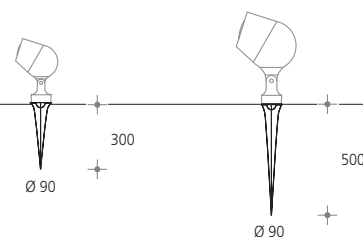

Galvanised steel buried base, H: 500mm, for OLIVIO UNIVERSAL (SX 790/791/792).

Buried base **SX 97-238-0**

Galvanised steel ground stake, H: 300 or 500mm, FOR OLIVIO UNIVERSAL (SX 790/791/792).

Ground stake H: 300mm **SX 97-240-0**

Ground stake H: 500mm **SX 97-239-0**

Pressure die-cast aluminium connection socket, surface mounted, IP67, Ø: 90mm, colour silver.

Connection socket **SX 97-241-0**

OLIVIO PROJECTOR is optional available on short bracket Ø: 48mm for **URBI** secondary carriers.