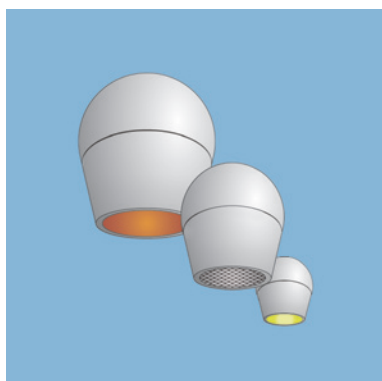

Specification example:
SX 790 4 1 - 8

Colour code: → ■

OLIVIO Grande	asym., HIT-CE 35W	silver
SX 790	4 1	- 8

metallic silver - 8 , choice of colours - 9

- ACCENT LIGHTING
- COLOUR HIGHLIGHTS
- DISGLARE OPTIONS
- EXTENDED OPTIONS

OLIVIO can be combined with accessories like coloured filters or prismatic lenses for asymmetric distribution or honeycomb or ring louvres for extended visual comfort and glare limitation. All optical accessories are mounted inside the fitting and therefore share its high IP rating.