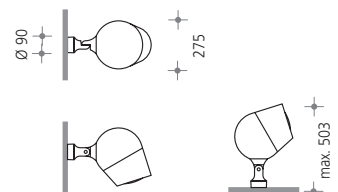

the arm from 20deg. to 195deg. and rotation +/- 180deg., choice of various optics, protection category IP67, protection class I with option class II, features IP67 fixation adaptor; Ø: 90mm, made of aluminium pressure die-cast with terminal block for loop in-and-out 3x2,5mm², for recessed or surface mounted cables, standard colour: metallic silver [-8].

OLIVIO Medio
Ø: 220mm, H: 260mm, A_w: 0,050 m²
weight: 6 kg

OLIVIO Medio SX 791 ■ ■ - ■
Surface mounted fitting
OLIVIO Medio SX 808 ■ ■ - ■
LED Surface mounted fitting

OLIVIO Piccolo
Ø: 150mm, H: 188mm, A_w: 0,024 m²
weight: 2 kg

OLIVIO Piccolo SX 792 ■ ■ - ■
Surface mounted fitting
OLIVIO Piccolo SX 809 ■ ■ - ■
LED Surface mounted fitting

OLIVIO Grande
Ø: 275mm, H: 320mm, A_w: 0,079 m²
weight: 10 kg

OLIVIO Grande SX 790 ■ ■ - ■
Surface mounted fitting

HIT-CE*	HIT-CE*	HIT-CE**	LED^{oo}	LED^o
OLIVIO Grande	OLIVIO-Medio	OLIVIO Piccolo	OLIVIO-Medio	OLIVIO Piccolo
35W → 4 1 LVK → 7261				
70W → 4 2 LVK → 7261				
70W → 1 2 LVK → 7262	35W → 1 1 LVK → 7267	20W → 1 0 LVK → 7271		
100W → 1 3 LVK → 7262	70W → 1 2 LVK → 7267	35W → 1 1 LVK → 7271		
150W → 1 4 LVK → 7262				
70W → 2 2 LVK → 7263	35W → 2 1 LVK → 7268	20W → 2 0 LVK → 7272		
100W → 2 3 LVK → 7263	70W → 2 2 LVK → 7268	35W → 2 1 LVK → 7272		
150W → 2 4 LVK → 7263				
70W → 3 2 LVK → 7264	35W → 3 1 LVK → 7269	20W → 3 0 LVK → 7273		
100W → 3 3 LVK → 7264	70W → 3 2 LVK → 7269	35W → 3 1 LVK → 7273		
150W → 3 4 LVK → 7264				
			WHITE → 1 0 LVK → 7265	WHITE → 1 0 LVK → 7274
			RGB → 2 0 LVK → 7266	RGB → 2 0 LVK → 7275
			WHITE → 3 0 LVK → 7277	WHITE → 3 0 LVK → 7276

OLIVIO Grande SX 790
Surface mounted fitting