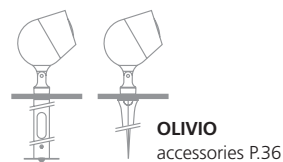

- → FAÇADES
- → INDUSTRIAL AREAS
- → SQUARES AND PLAZAS
- → CIRCULATION AREAS
- → BUILDING COURTS

OLIVIO UNIVERSAL Grande
OLIVIO UNIVERSAL Medio
OLIVIO UNIVERSAL Piccolo
Surface mounted fitting for universal mounting on walls, all kind of plane surfaces or buried bases featuring a minimum size fixation adaptor. Housing of pressure die-cast aluminium, aluminium, stainless steel, toughened glass, painted, stainless steel screws, stainless steel threaded inserts for regularly used fixing positions, features easy maintenance access by locking-bar mechanism, the power cord is invisibly conducted through the head joint, the light can be accurately positioned by the 2-way adjustable head joint, swivel range at

the arm from 20deg. to 195deg. and rotation +/- 180deg., choice of various optics, protection category IP67, protection class I with option class II, features IP67 fixation adaptor; Ø: 90mm, made of aluminium pressure die-cast with terminal block for loop in-and-out 3x2,5mm², for recessed or surface mounted cables, standard colour: metallic silver [-8].

OLIVIO Medio
Ø: 220mm, H: 260mm, A_w: 0,050 m²
weight: 6 kg

OLIVIO Medio SX 791 ■ ■ - ■
Surface mounted fitting
OLIVIO Medio SX 808 ■ ■ - ■
LED Surface mounted fitting

OLIVIO Piccolo
Ø: 150mm, H: 188mm, A_w: 0,024 m²
weight: 2 kg

OLIVIO Piccolo SX 792 ■ ■ - ■
Surface mounted fitting
OLIVIO Piccolo SX 809 ■ ■ - ■
LED Surface mounted fitting

OLIVIO Grande
Ø: 275mm, H: 320mm, A_w: 0,079 m²
weight: 10 kg

OLIVIO Grande SX 790 ■ ■ - ■
Surface mounted fitting