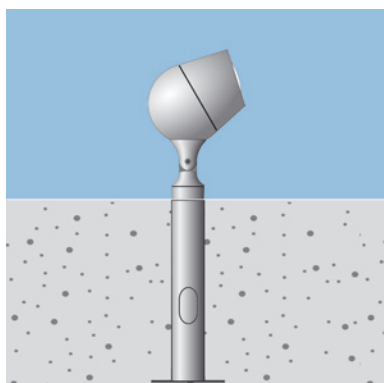

- → INGROUND ACCESSORIES
- → TEMPORARY ILLUMINATION
- → SCULPTURES

Galvanised steel buried base, H: 500mm, for OLIVIO UNIVERSAL (SX 790/791/792).

Buried base **SX 97-238-0**

Galvanised steel ground stake, H: 300 or 500mm, FOR OLIVIO UNIVERSAL (SX 790/791/792).

Ground stake H: 300mm **SX 97-240-0**

Ground stake H: 500mm **SX 97-239-0**