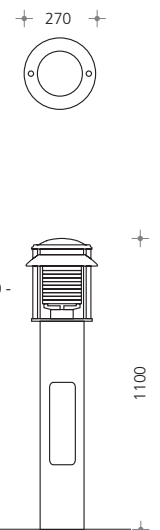

Wall luminaire SX 708 ■ ■ ■ ■

- MTR 150
- MTR 135
- PMMA cylinder

HSE	HIT-CE	HIE-CE	TC-DEL*
70W → 1 6 LVK → 8041		70W → 1 3 LVK → 8041	26W → 1 7 LVK → 8041
	35W → 3 1 LVK → 8046		
	70W → 3 3 LVK → 8046		
			26W → 2 2 LVK → 8045

SATURN Bollard with extended buried base.
SATURN PROVENCE Bollard with extended buried base.
Housing made of die-cast aluminium, aluminium, stainless steel, painted, stainless steel screws, stainless steel threaded inserts for regularly used fixing positions, clear PC cylinder – with choice of various optics – or PMMA satin finish Ø: 270mm, H: 1100/600mm, protection category IP54, protection class I with option class II, column with door, Ø: 159mm, and extended buried base with anti-sink

- Mirror louvre 150
- MTR 150
- MTR 135
- PMMA cylinder

Specification example:
SX 708 1 7 - 2

Saturn Wall fitting
SX 708

HSE 70W MTR 150
1 7

black
- 2

*35W: G12 base • ** G24q-3 • on request with Philips CosmoPolis (HIT-COS). Please complete reference no. with the relevant codes for optics, lamp and colour.

Colour code: → ■

black - 2, choice of colours - 9

LVK → selux.de/lvk

Save energy with mercury vapour replacement kits p.314

More information regarding wooden poles p. 316