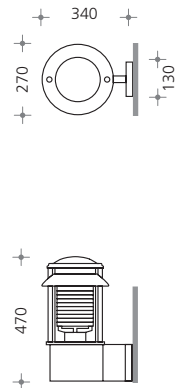

- STAIRWAYS AND PATHWAYS
- ENTRANCE AREAS
- PEDESTRIAN PRECINCTS
- PUBLIC PARKS

SATURN Wall fitting with bracket.
Housing made of die-cast aluminium, aluminium, stainless steel, painted, stainless steel screws, stainless steel threaded inserts for regularly used fixing positions, clear PC cylinder – with choice of different optics – or PMMA satin finish Ø: 270mm, H: 470mm, protection category IP54, protection class I with option class II, featuring wall bracket of die-cast aluminium and terminal block with fuse, painted, standard colour: black [-2].

Wall luminaire SX 708 ■ ■ ■ ■

- MTR 150
- MTR 135
- PMMA cylinder

HSE	HIT-CE	HIE-CE	TC-DEL*
70W → 1 6 LVK → 8041		70W → 1 3 LVK → 8041	26W → 1 7 LVK → 8041
	35W → 3 1 LVK → 8046		
	70W → 3 3 LVK → 8046		
			26W → 2 2 LVK → 8045

- Mirror louvre 150
- MTR 150
- MTR 135
- PMMA cylinder

Specification example:
SX 708 1 7 - 2

Saturn Wall fitting
SX 708

HSE 70W MTR 150
1 7

black
- 2

*35W: G12 base • ** G24q-3 • on request with Philips CosmoPolis (HIT-COS). Please complete reference no. with the relevant codes for optics, lamp and colour.